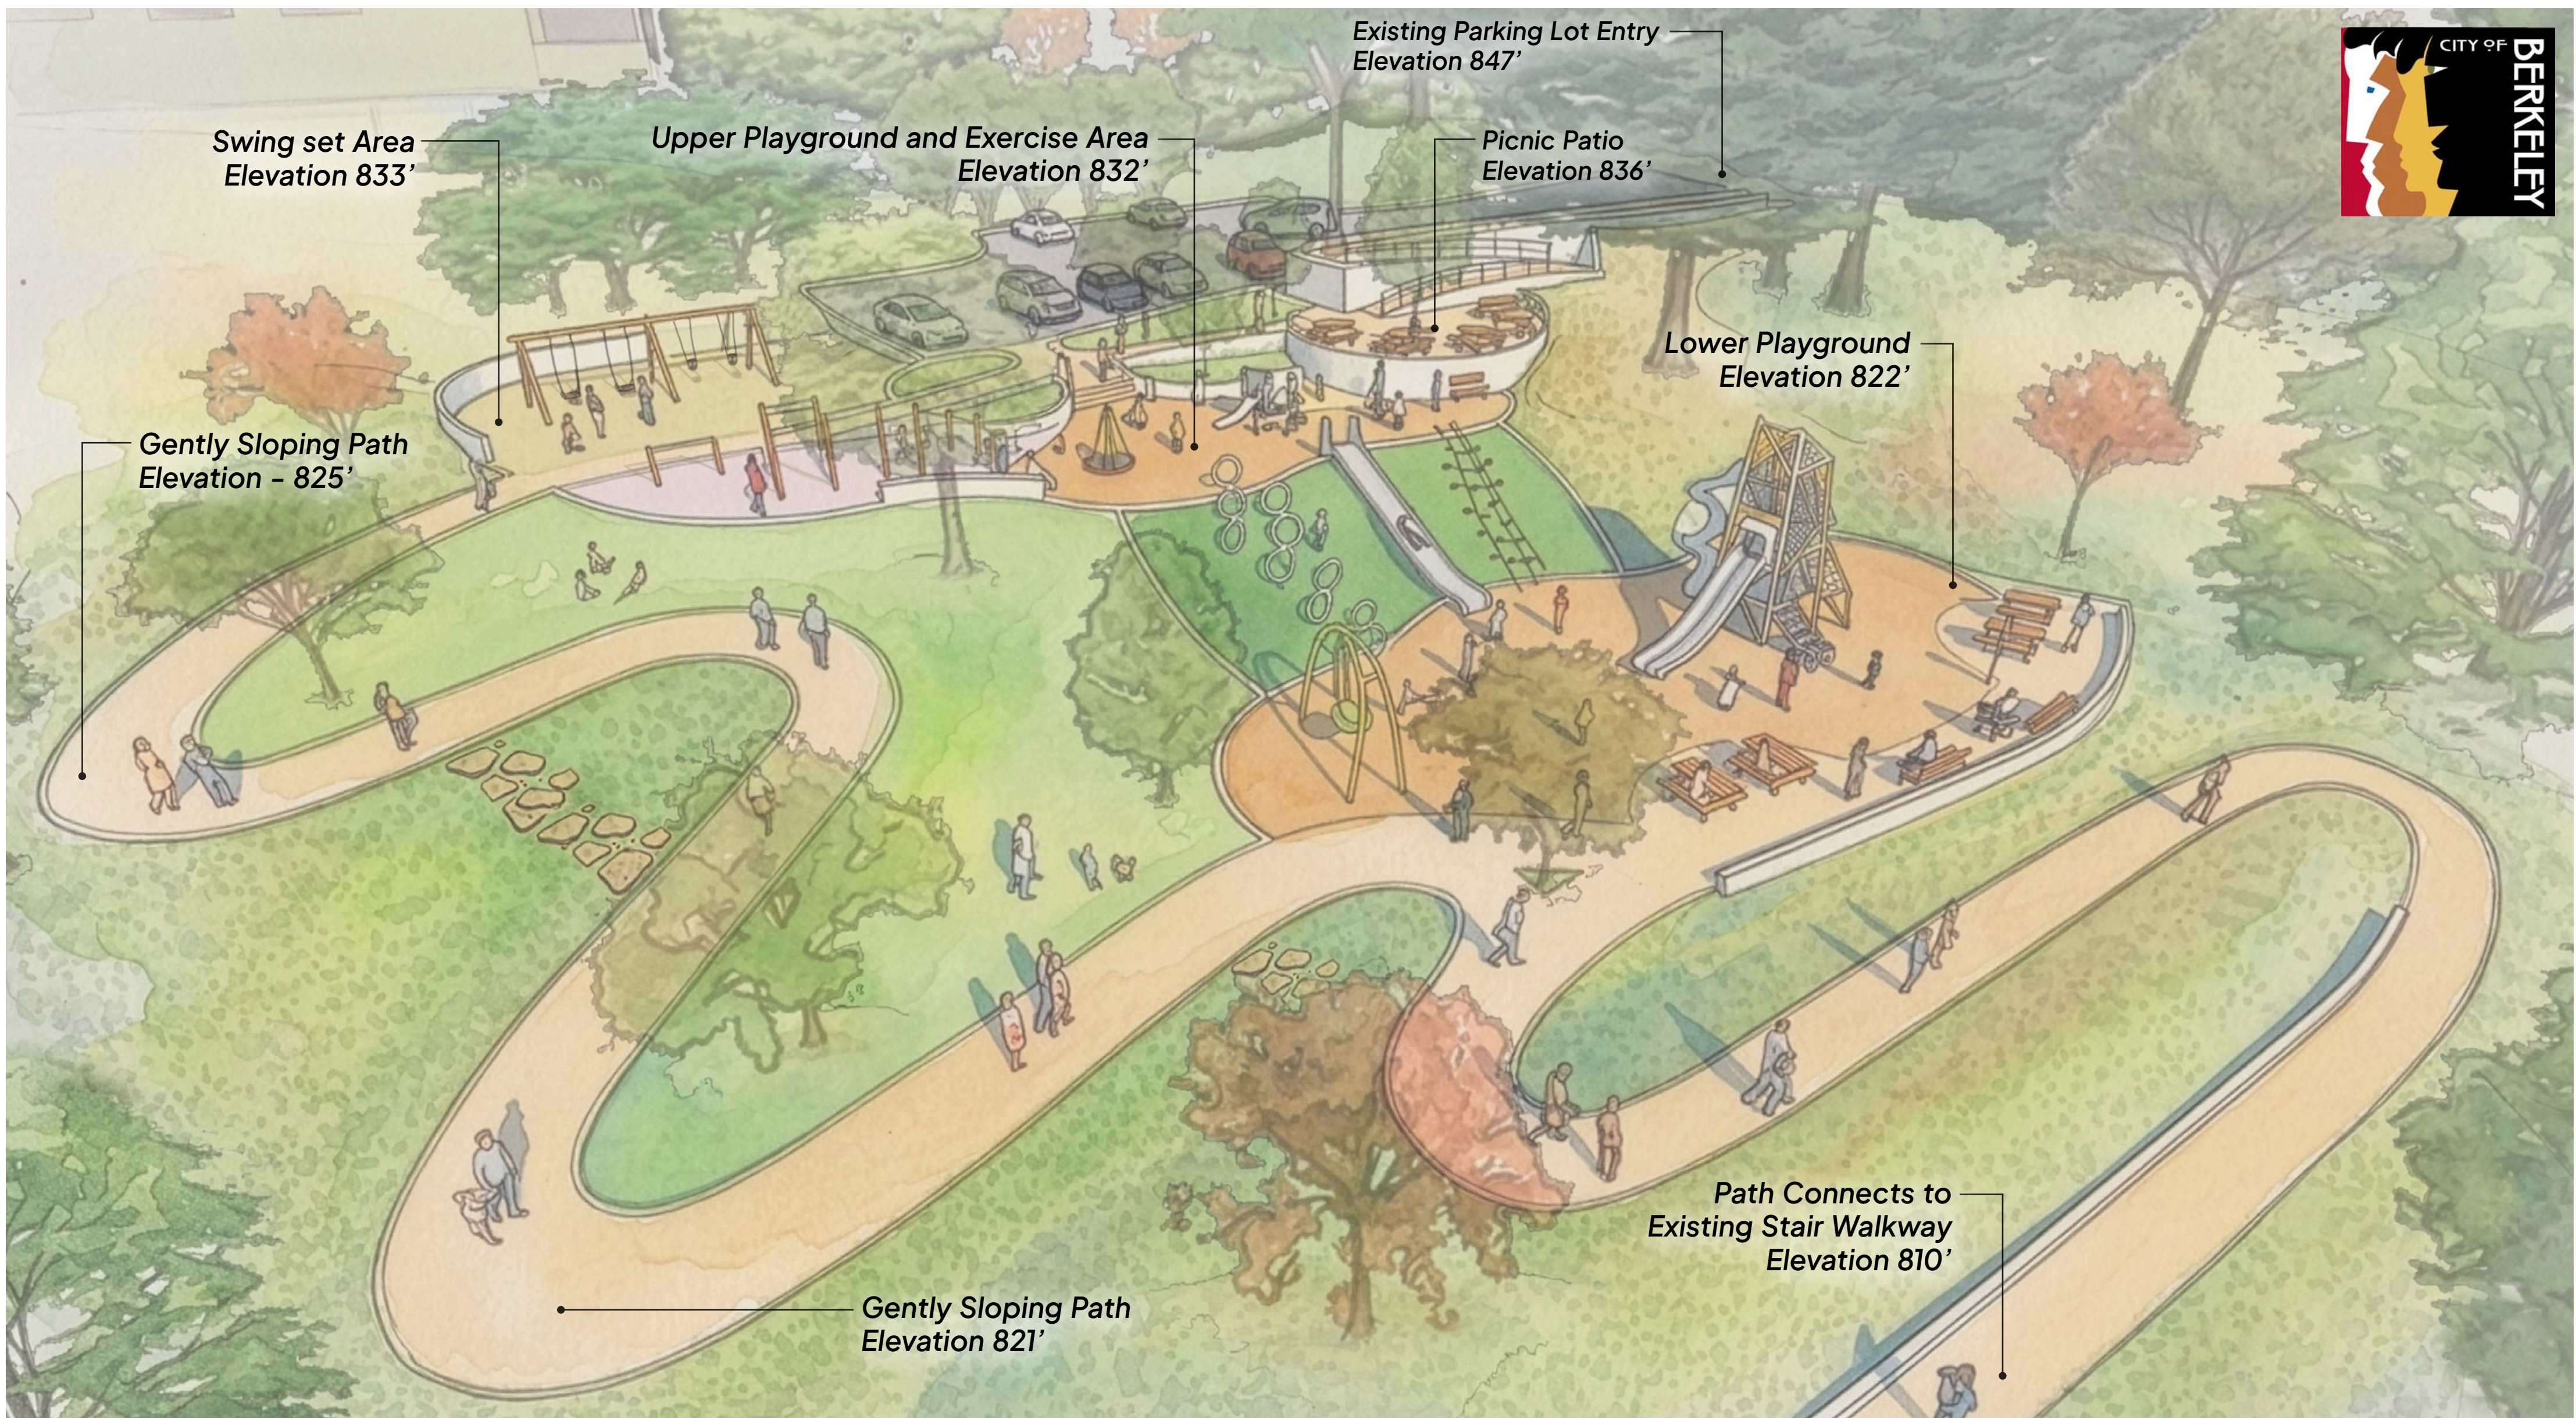

- |  |   |  |                                      |
|--|---|--|--------------------------------------|
| ① Existing Parking Lot                             | ⑧ Decorative Seat Wall                    | ⑮ Viewing Benches                            | ⑳ Disc Swing                         |
| ② New Accessible Parking Spaces (2) with Curb Ramp | ⑨ Staircase                               | ⑯ Picnic Area with Shade Tree                | ㉑ Play Tower with Slides             |
| ③ Low Wood Fence                                   | ⑩ Engineered Wood Fiber Surfacing         | ⑰ Accessible Ramp from Glendale Ave. to Park | ㉒ Small Picnic Area with Tables      |
| ④ Double Swing Bay, Belt and Bucket Seats          | ⑪ Spinner                                 | ⑱ Rubber Play Slope                          | ㉓ Retaining Wall                     |
| ⑤ Fitness Equipment                                | ⑫ Tot Structure with Slide and Sand Table | ⑲ Embankment Slide                           | ㉔ Path Light / Light Post            |
| ⑥ Lawn   | ⑬ Sand Area                               | ㉀ Block Climber                              | ㉕ Stone Steppers on Slope            |
| ⑦ Gently Sloping Concrete Sidewalk                 | ⑭ Spring Rider                            | ㉁ Climbing Hoops                             | ㉖ Ornamental Planting, Low Water Use |

Birdseye // Looking West

Rendering View Key

Birdseye // Upper Playground

Rendering View Key

Birdseye // Lower Playground

Rendering View Key

**Elevation Diagram // Looking East**