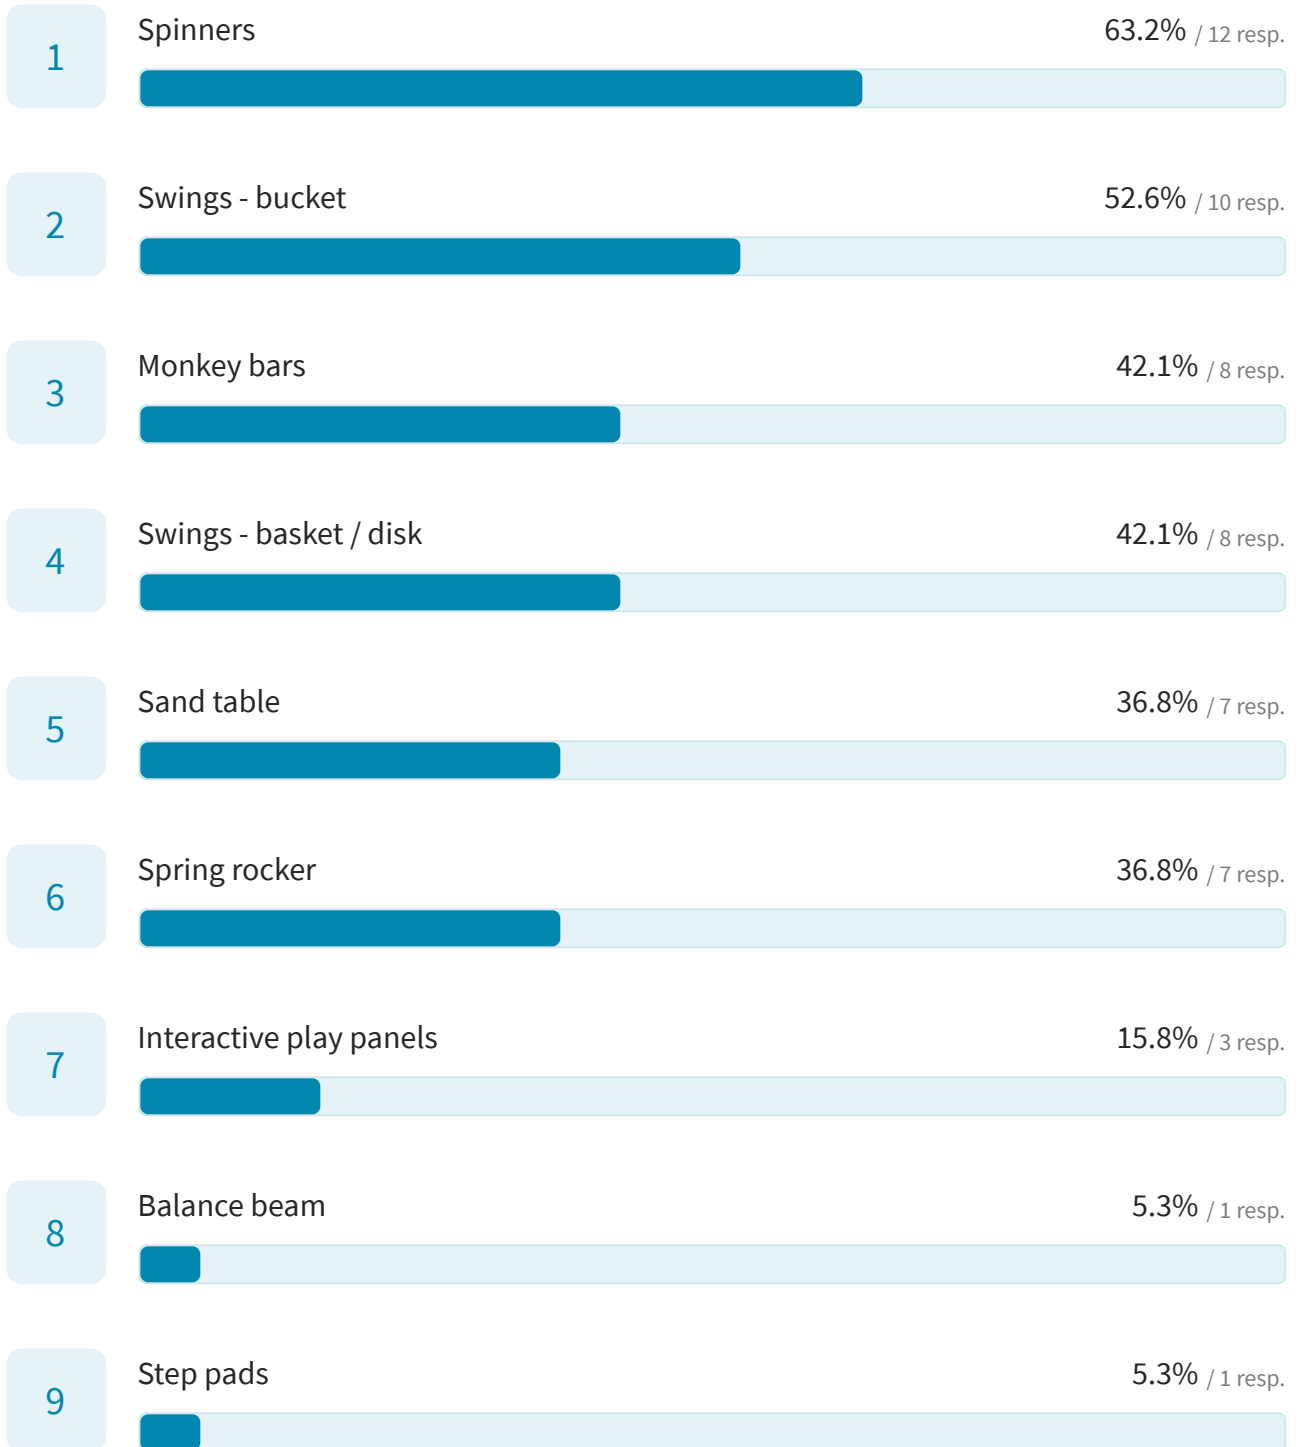

Grove Park Community Meeting 2

19 responses

For the 2 to 5 year old playground, which design option do you prefer?

19 out of 19 answered

Space Tech

68.4% / 13 resp.

Contemporary Playhouse

31.6% / 6 resp.

Please select your top three (3) favorite supplemental equipment pieces for the 2-5 year old playground.

19 out of 19 answered

For the 5 to 12 year old playground, which design option do you prefer?

19 out of 19 answered

Fantastic Tower & Slide

52.6% / 10 resp.

Net & Fort Tower Adventure

47.4% / 9 resp.

Please select your top three (3) favorite supplemental equipment pieces for the 5-12 year old playground.

19 out of 19 answered

For the gathering area, which option do you prefer?

19 out of 19 answered