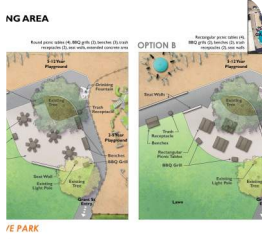

Fantastic Tower & Slide

52.6% / 10 resp.

Net & Fort Tower Adventure

47.4% / 9 resp.

Please select your top three (3) favorite supplemental equipment pieces for the 5-12 year old playground.

19 out of 19 answered

For the gathering area, which option do you prefer?

19 out of 19 answered