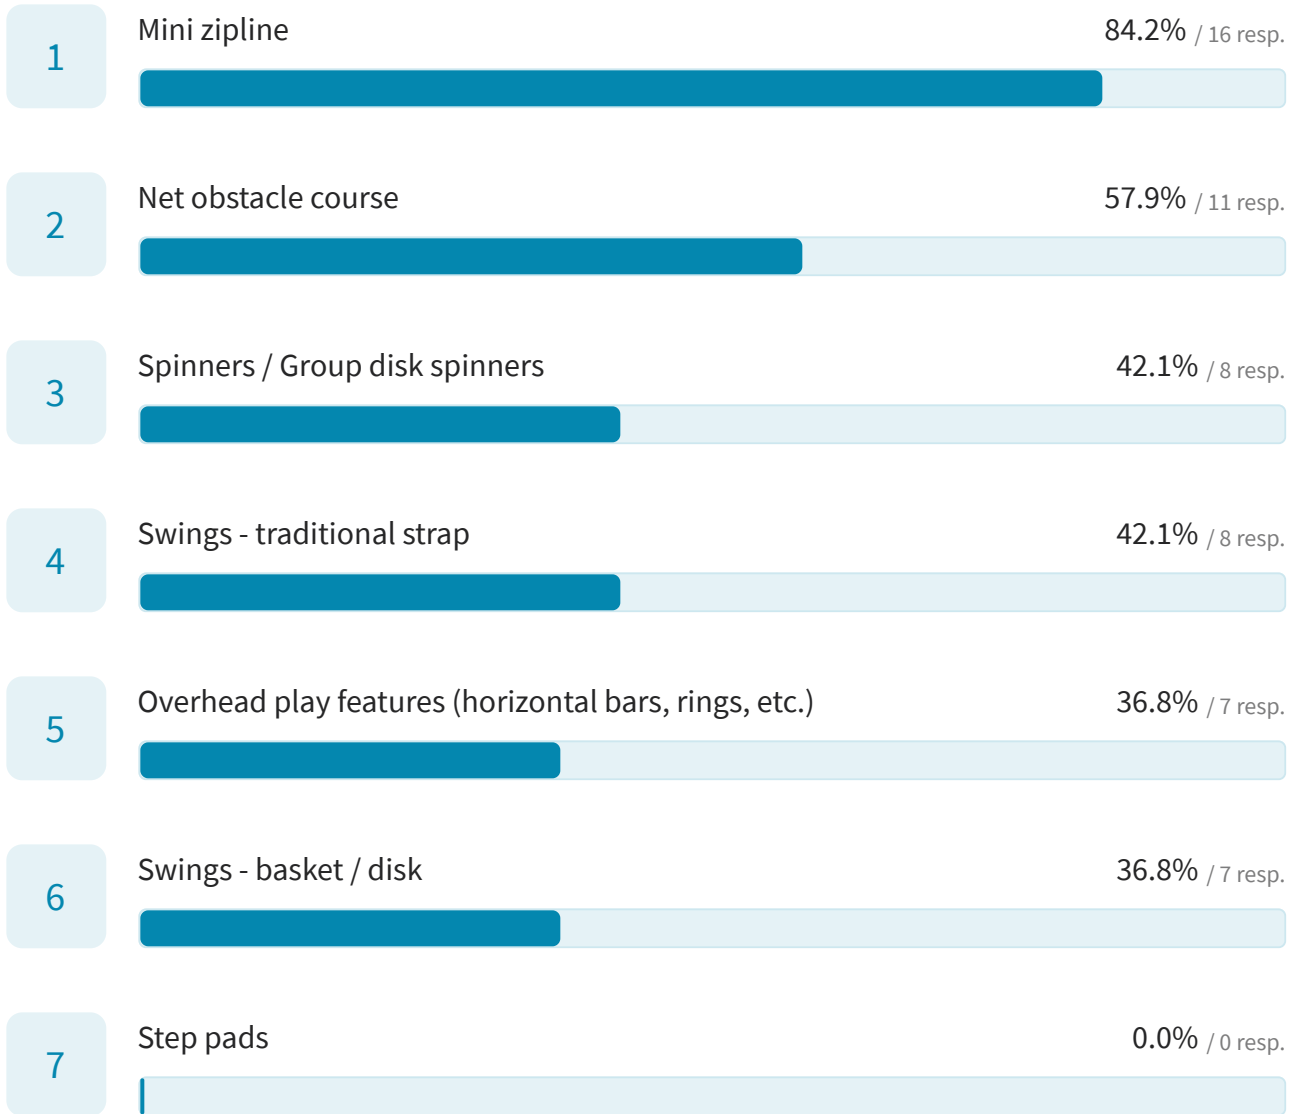

Please select your top three (3) favorite supplemental equipment pieces for the 2-5 year old playground.

19 out of 19 answered

For the 5 to 12 year old playground, which design option do you prefer?

19 out of 19 answered

Fantastic Tower & Slide

52.6% / 10 resp.

Net & Fort Tower Adventure

47.4% / 9 resp.

Please select your top three (3) favorite supplemental equipment pieces for the 5-12 year old playground.

19 out of 19 answered

For the gathering area, which option do you prefer?

19 out of 19 answered