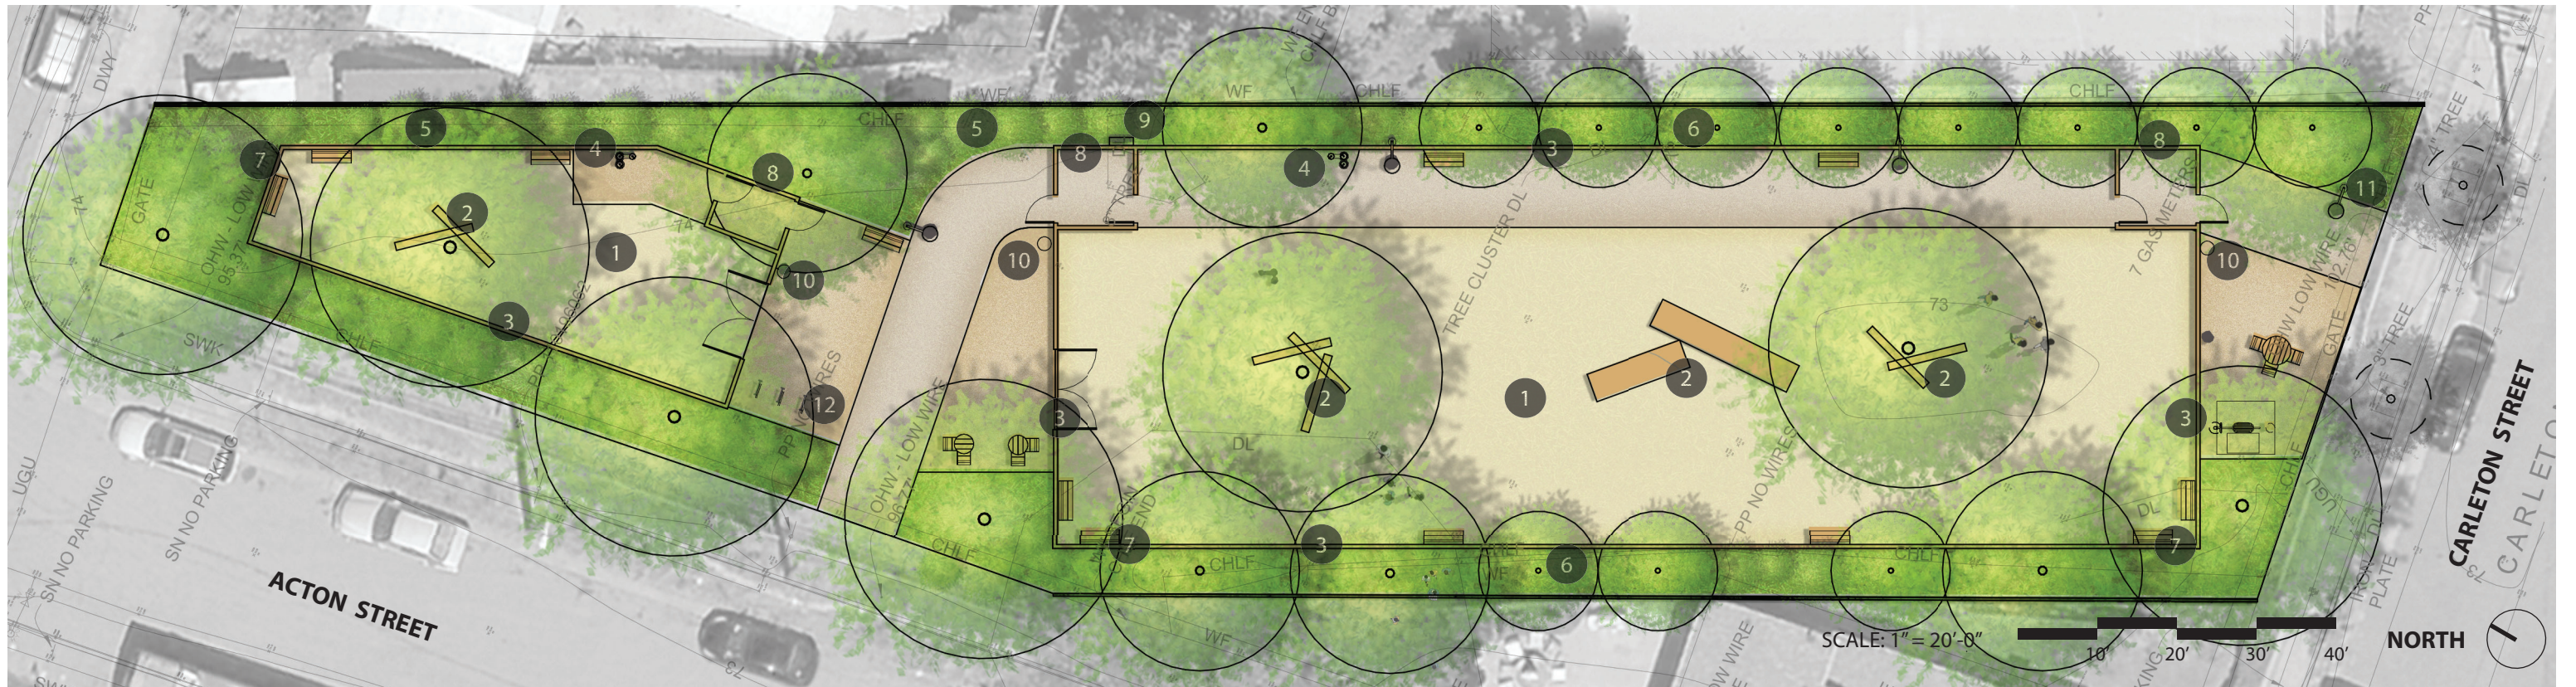

1 DOG PARK PAVING

2 DOG PLAY ELEMENTS

3 DOG PARK FENCING

4 DRINKING FOUNTAIN

5 SCREENING HABITAT SHRUBS

6 SCREENING EVERGREEN TREES

- 7 BENCHES
- 8 DOUBLE GATE ENTRY
- 9 INTERPRETIVE SIGNAGE
- 10 TRASH/RECYCLING
- 11 LIGHTING
- 12 BICYCLE PARKING

# SANTA FE RAILROAD TRACKBED TO PARK CONVERSION PROJECT CONCEPT PLAN - DOG PLAY AND COMMUNITY PARK - OPT A

1 DOG PARK PAVING

2 DOG PLAY ELEMENTS

3 DOG PARK FENCING

4 DRINKING FOUNTAIN

5 SCREENING HABITAT SHRUBS

6 SCREENING EVERGREEN TREES

- 7 BENCHES
- 8 DOUBLE GATE ENTRY
- 9 INTERPRETIVE SIGNAGE
- 10 TRASH/RECYCLING
- 11 LIGHTING
- 12 BICYCLE PARKING

## SANTA FE RAILROAD TRACKBED TO PARK CONVERSION PROJECT CONCEPT PLAN - DOG PLAY AND COMMUNITY PARK - OPT B