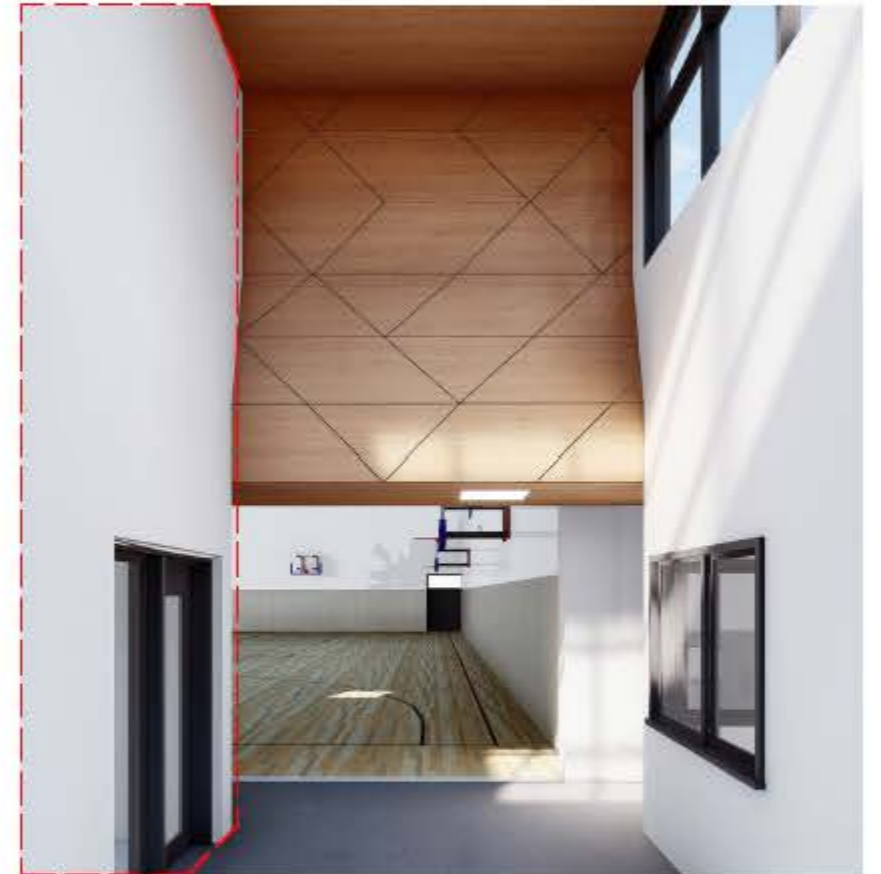

2 EXTERIOR RENDER - GROVE PARK
1" = 1'-0"

1 LOBBY INTERIOR RENDER
1" = 1'-0"