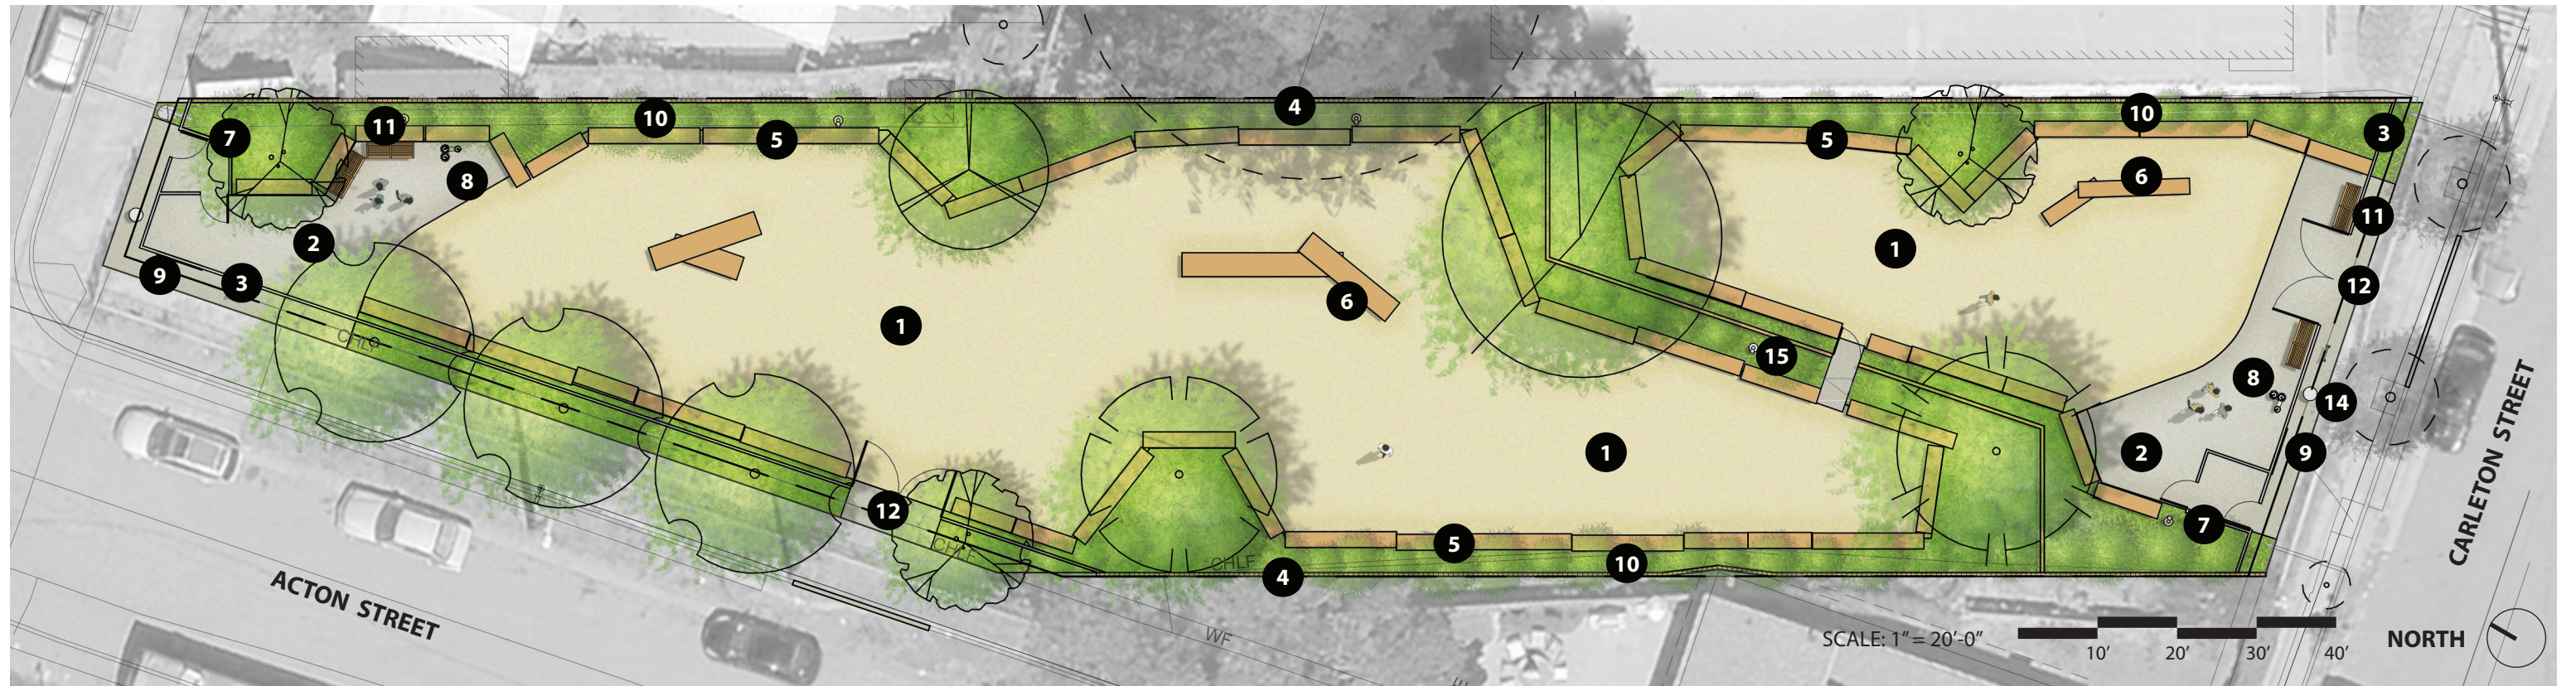

SANTA FE RAILROAD TRACKBED TO PARK CONVERSION PROJECT

LANDSCAPE PLAN - OVERALL

1 IN GROUND BEDS

2 RAISED BEDS

3 WHEELCHAIR ACCESSIBLE BEDS

4 COLD FRAMES

5 COMMUNITY FOOD PANTRY

6 WIRE FENCING

15 WORKBENCH

16 REFUSE BINS

17 PICNIC TABLES

18 BICYCLE PARKING

SANTA FE RAILROAD TRACKBED TO PARK CONVERSION PROJECT

COMMUNITY GARDEN PARK

1 MULCH PAVING

2 CONCRETE PAVING

3 WIRE MESH FENCING

4 WOOD FENCING

5 LOG BORDER

6 STACKED LOGS

7 WOOD BENCH

8 HOSE BIB AND DRINKING FOUNTAIN

9 COMMUNITY NOTICE BOARD

10 SCREENING EVERGREEN SHRUBS

- 11 BENCHES
- 12 VEHICULAR ENTRY
- 13 BICYCLE PARKING
- 14 TRASH/RECYCLING
- 15 LIGHTING

SANTA FE RAILROAD TRACKBED TO PARK CONVERSION PROJECT

DOG PLAY AND COMMUNITY PARK

1 SCOOTER AND CYCLE TRACK

2 TREE HUT WITH TWISTING BRIDGE, SLIDE, AND LOG SCRAMBLE