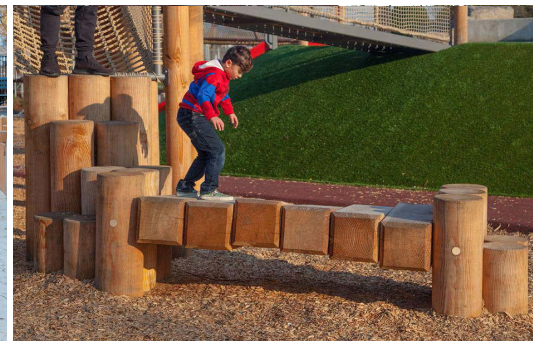

- 3 KID'S PLAY AND COMMUNITY PARK**
 -PLAYGROUND WITH WOOD EQUIPMENT
 -KID'S SCOOTER/CYCLE TRACK
 -PICNIC AREA
 -POLLINATOR, BIO-FILTRATION, AND
 PRIVACY SCREEN PLANTING

- 4 URBAN FARM AND EDUCATION PARK**
 -COMMUNITY PERMACULTURE GARDEN
 -OUTDOOR CLASSROOM WITH SPACE FOR
 LISTENING AND HANDS ON LEARNING
 -PICNIC AREA
 -POLLINATOR, BIO-FILTRATION, AND
 PRIVACY SCREEN PLANTING

3 WIRE MESH FENCING

4 WOOD FENCING

5 LOG BORDER

6 STACKED LOGS

7 WOOD BENCH

8 HOSE BIB AND DRINKING FOUNTAIN

9 COMMUNITY NOTICE BOARD

10 SCREENING EVERGREEN SHRUBS

- 11 BENCHES
- 12 VEHICULAR ENTRY
- 13 BICYCLE PARKING
- 14 TRASH/RECYCLING
- 15 LIGHTING

SANTA FE RAILROAD TRACKBED TO PARK CONVERSION PROJECT

DOG PLAY AND COMMUNITY PARK

1 SCOOTER AND CYCLE TRACK

2 TREE HUT WITH TWISTING BRIDGE, SLIDE, AND LOG SCRAMBLE

SANTA FE RAILROAD TRACKBED TO PARK CONVERSION PROJECT

KID'S PLAY AND COMMUNITY PARK

1 PERMACULTURE GARDEN

2 ROW CROPS

3 GATHERING SPACE

4 VINE PYRAMID

5 OUTDOOR CLASSROOM

6 FITNESS STATION