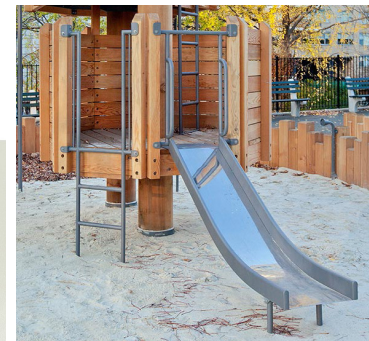

- 3 KID'S PLAY AND COMMUNITY PARK**
 -PLAYGROUND WITH WOOD EQUIPMENT
 -KID'S SCOOTER/CYCLE TRACK
 -PICNIC AREA
 -POLLINATOR, BIO-FILTRATION, AND
 PRIVACY SCREEN PLANTING

- 4 URBAN FARM AND EDUCATION PARK**
 -COMMUNITY PERMACULTURE GARDEN
 -OUTDOOR CLASSROOM WITH SPACE FOR
 LISTENING AND HANDS ON LEARNING
 -PICNIC AREA
 -POLLINATOR, BIO-FILTRATION, AND
 PRIVACY SCREEN PLANTING

3 WIRE MESH FENCING

4 WOOD FENCING

5 LOG BORDER

6 STACKED LOGS

7 WOOD BENCH

8 HOSE BIB AND DRINKING FOUNTAIN

9 COMMUNITY NOTICE BOARD

10 SCREENING EVERGREEN SHRUBS

- 11 BENCHES
- 12 VEHICULAR ENTRY
- 13 BICYCLE PARKING
- 14 TRASH/RECYCLING
- 15 LIGHTING

SANTA FE RAILROAD TRACKBED TO PARK CONVERSION PROJECT

DOG PLAY AND COMMUNITY PARK

1 SCOOTER AND CYCLE TRACK

2 TREE HUT WITH TWISTING BRIDGE, SLIDE, AND LOG SCRAMBLE

SANTA FE RAILROAD TRACKBED TO PARK CONVERSION PROJECT

KID'S PLAY AND COMMUNITY PARK

1 PERMACULTURE GARDEN

2 ROW CROPS

3 GATHERING SPACE

4 VINE PYRAMID

5 OUTDOOR CLASSROOM

6 FITNESS STATION