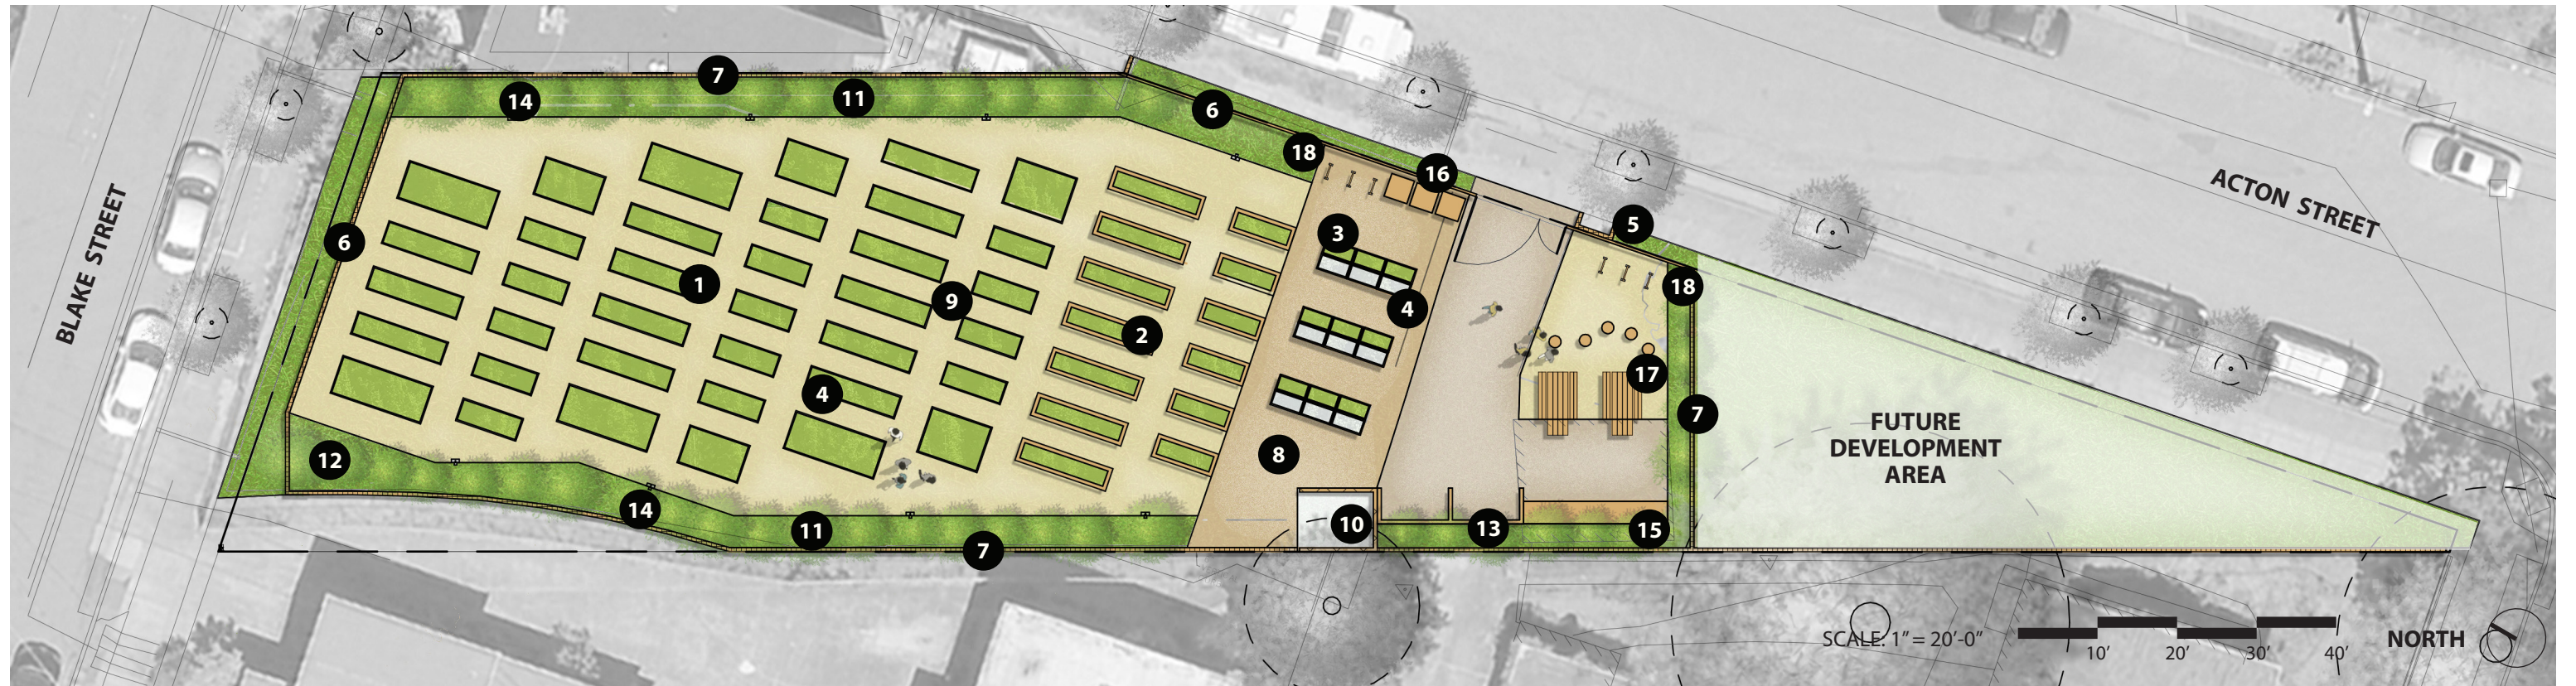

- 3 KID'S PLAY AND COMMUNITY PARK**
 -PLAYGROUND WITH WOOD EQUIPMENT
 -KID'S SCOOTER/CYCLE TRACK
 -PICNIC AREA
 -POLLINATOR, BIO-FILTRATION, AND
 PRIVACY SCREEN PLANTING

- 4 URBAN FARM AND EDUCATION PARK**
 -COMMUNITY PERMACULTURE GARDEN
 -OUTDOOR CLASSROOM WITH SPACE FOR
 LISTENING AND HANDS ON LEARNING
 -PICNIC AREA
 -POLLINATOR, BIO-FILTRATION, AND
 PRIVACY SCREEN PLANTING

SANTA FE RAILROAD TRACKBED TO PARK CONVERSION PROJECT

LANDSCAPE PLAN - OVERALL

1 IN GROUND BEDS

2 RAISED BEDS

3 WHEELCHAIR ACCESSIBLE BEDS

4 COLD FRAMES

5 COMMUNITY FOOD PANTRY

6 WIRE FENCING

- 11 BENCHES
- 12 VEHICULAR ENTRY
- 13 BICYCLE PARKING
- 14 TRASH/RECYCLING
- 15 LIGHTING

SANTA FE RAILROAD TRACKBED TO PARK CONVERSION PROJECT

DOG PLAY AND COMMUNITY PARK

1 SCOOTER AND CYCLE TRACK

2 TREE HUT WITH TWISTING BRIDGE, SLIDE, AND LOG SCRAMBLE