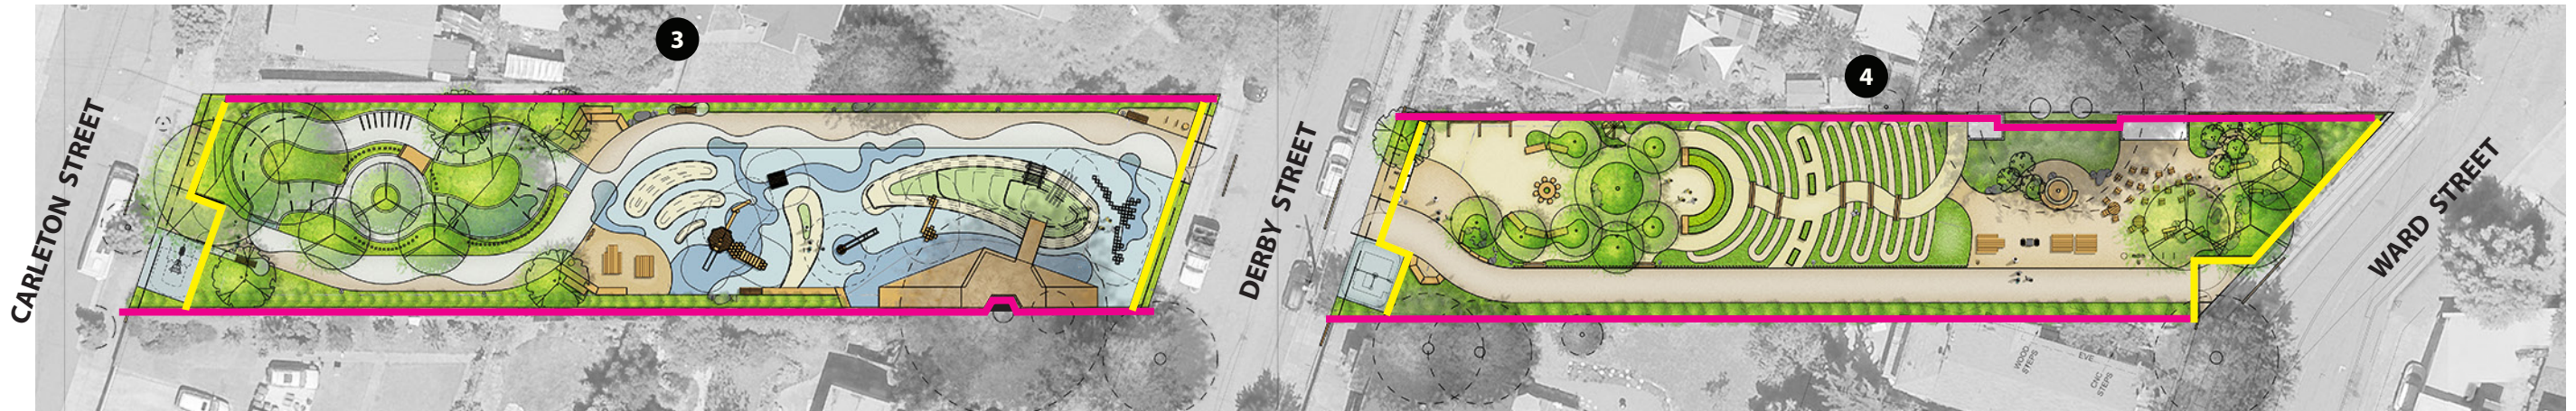

SANTA FE RAILROAD TRACKBED TO PARK CONVERSION PROJECT

URBAN FARM AND EDUCATION PARK

- 1 COMMUNITY GARDEN PARK**
 -RAISED AND IN-GROUND GARDEN BEDS
 -PICNIC TABLES AND WORK BENCH
 -COMPOST, MULCH, AND TOOL STORAGE
 -POLLINATOR, BIO-FILTRATION, AND
 PRIVACY SCREEN PLANTING

- 4 URBAN FARM AND EDUCATION PARK**
 -COMMUNITY PERMACTULTURE GARDEN
 -OUTDOOR CLASSROOM WITH SPACE FOR
 LISTENING AND HANDS ON LEARNING
 -PICNIC AREA
 -POLLINATOR, BIO-FILTRATION, AND
 PRIVACY SCREEN PLANTING

SANTA FE RAILROAD TRACKBED TO PARK CONVERSION PROJECT

LANDSCAPE PLAN - OVERALL

OUTDOOR FITNESS AREA

RELOCATED PASSIVE DOG PARK

COMMUNITY GARDEN EXPANSION

SANTA FE RAILROAD TRACKBED TO PARK CONVERSION PROJECT

FUTURE DEVELOPMENT AREA

WIRE MESH FENCING

- WIRE MESH FENCING 4' HEIGHT
- WIRE MESH FENCING 6' HEIGHT

WOOD FENCING (PREFERRED)

- WOOD FENCING 4' HEIGHT
- WOOD FENCING 6' HEIGHT

BUDGET OPTION: CHAINLINK FENCE