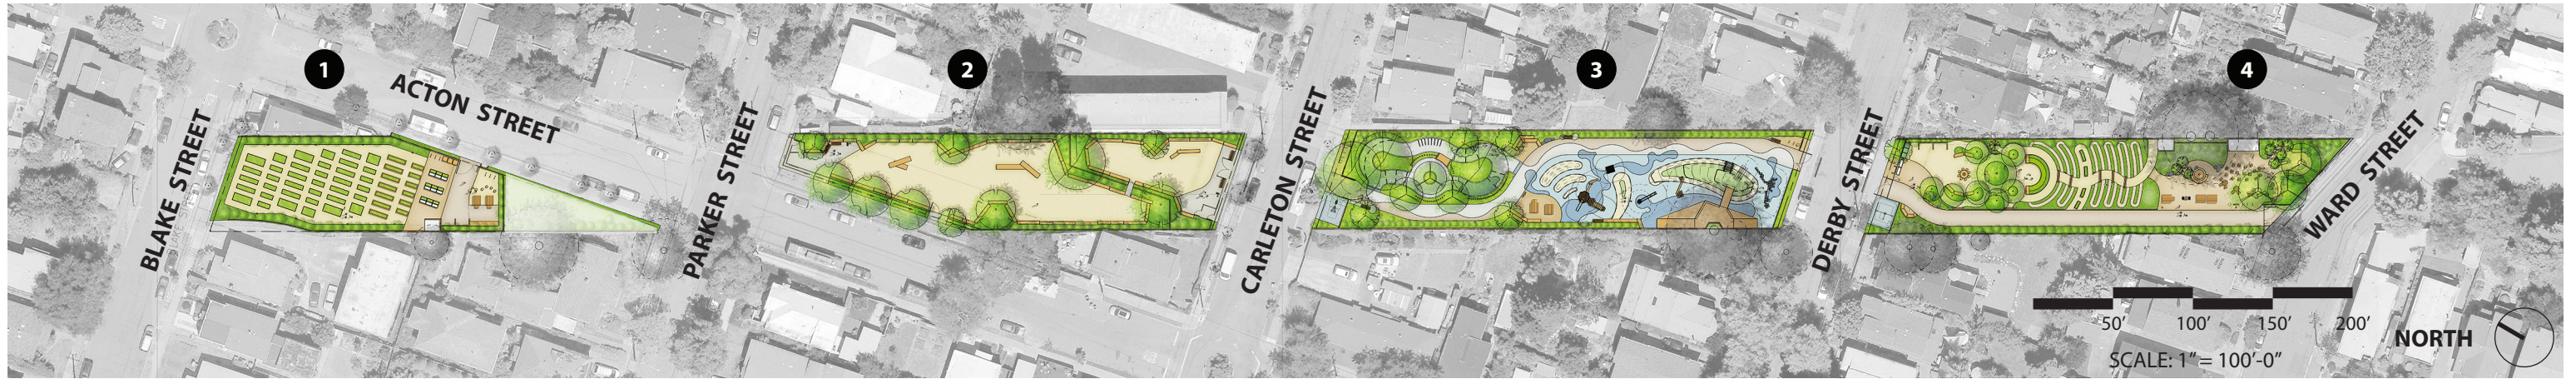

SANTA FE RAILROAD TRACKBED TO PARK CONVERSION PROJECT

KID'S PLAY AND COMMUNITY PARK

1 PERMACULTURE GARDEN

2 ROW CROPS

3 GATHERING SPACE

4 VINE PYRAMID

5 OUTDOOR CLASSROOM

6 FITNESS STATION

7 LOW GARDEN FENCE

8 KIDS HEIGHT ACTIVITY TABLE

9 EXPLORATION PATHWAY WITH BOULDER EDGE

10 SCREENING HABITAT SHRUBS

11 POLLINATOR PLANTING AND HABITAT BOXES

- 12** PICNIC AREA
- 13** HOSE BIB
- 14** GARDEN SHED
- 15** TRASH/RECYCLING
- 16** LIGHTING
- 17** BICYCLE PARKING

SANTA FE RAILROAD TRACKBED TO PARK CONVERSION PROJECT

URBAN FARM AND EDUCATION PARK

- 1 COMMUNITY GARDEN PARK**
 -RAISED AND IN-GROUND GARDEN BEDS
 -PICNIC TABLES AND WORK BENCH
 -COMPOST, MULCH, AND TOOL STORAGE
 -POLLINATOR, BIO-FILTRATION, AND
 PRIVACY SCREEN PLANTING