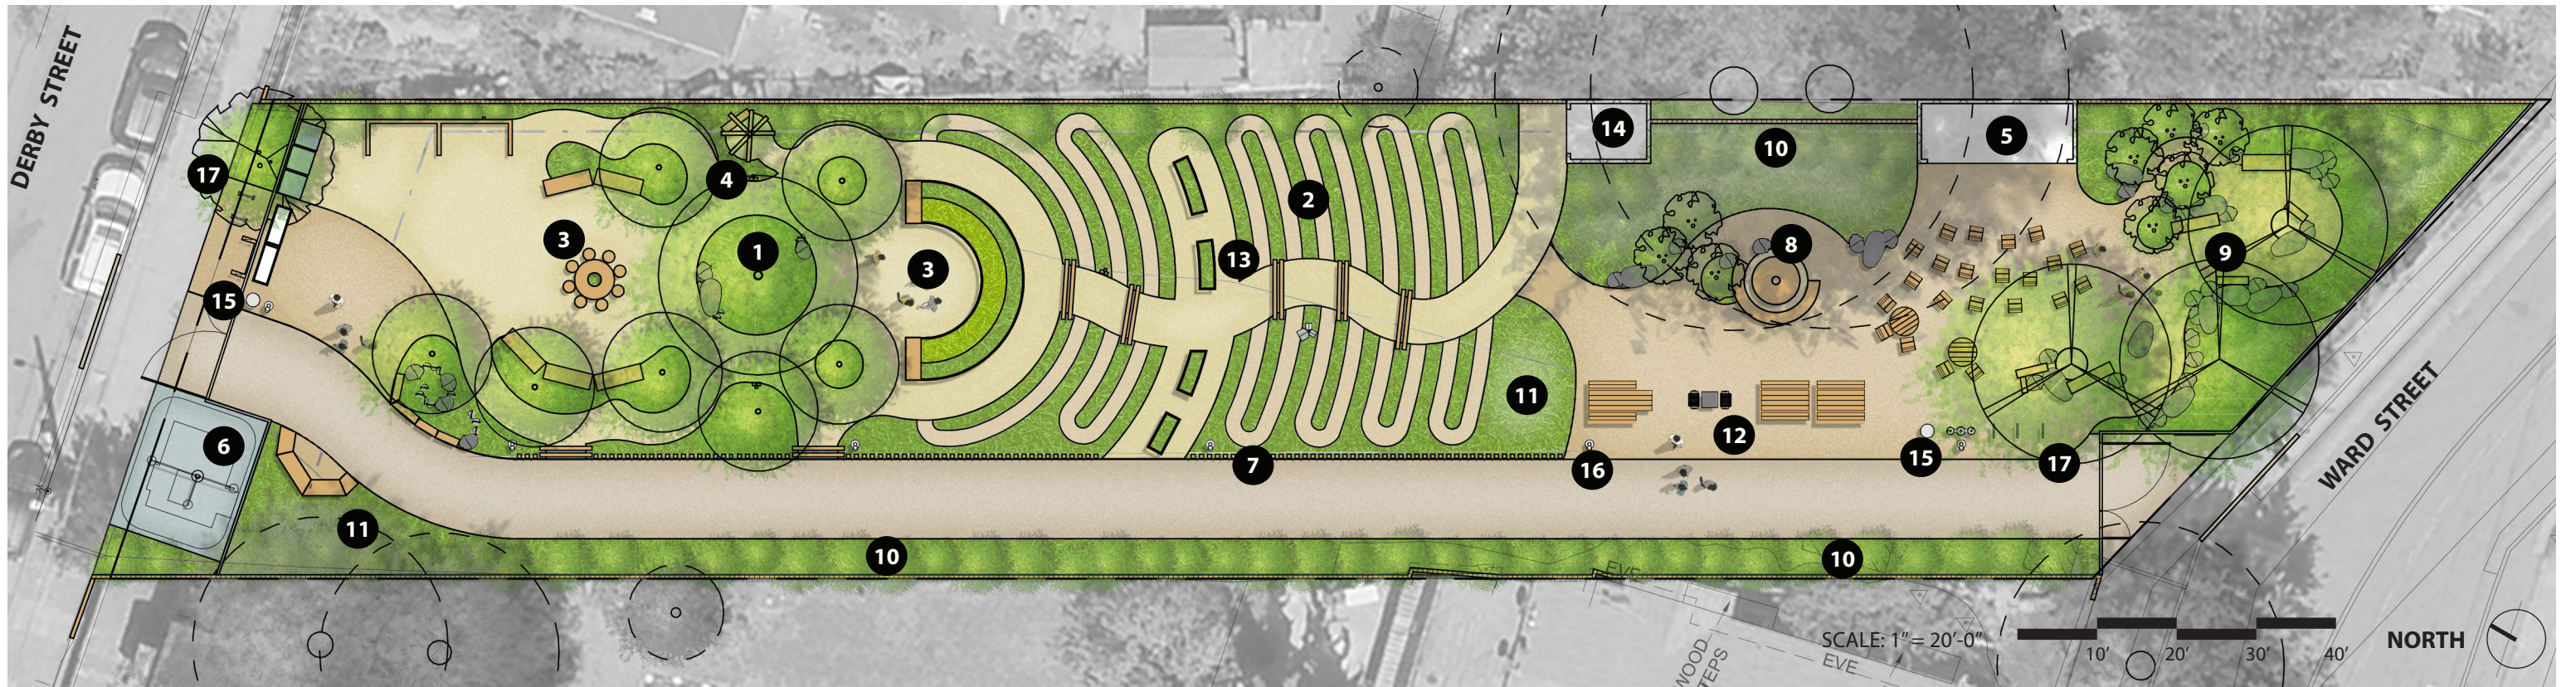

3 WIRE MESH FENCING

4 WOOD FENCING

5 LOG BORDER

6 STACKED LOGS

7 WOOD BENCH

8 HOSE BIB AND DRINKING FOUNTAIN

9 COMMUNITY NOTICE BOARD

10 SCREENING EVERGREEN SHRUBS

- 11 BENCHES
- 12 VEHICULAR ENTRY
- 13 BICYCLE PARKING
- 14 TRASH/RECYCLING
- 15 LIGHTING

SANTA FE RAILROAD TRACKBED TO PARK CONVERSION PROJECT

DOG PLAY AND COMMUNITY PARK

1 SCOOTER AND CYCLE TRACK

2 TREE HUT WITH TWISTING BRIDGE, SLIDE, AND LOG SCRAMBLE

3 NEST SWING

4 TIMBER SEATING

5 RUBBER MOUND WITH LADDER AND SLIDE

6 TIMBER TUNNEL

7 STEPPING CLUSTER

8 OUTDOOR FITNESS STATIONS

9 DECORATIVE CONCRETE

- 10** DECK AND BRIDGE
- 11** LIGHTING
- 12** TRASH/RECYCLING
- 13** PICNIC TABLES
- 14** BICYCLE PARKING
- 15** BENCHES

SANTA FE RAILROAD TRACKBED TO PARK CONVERSION PROJECT

KID'S PLAY AND COMMUNITY PARK

1 PERMACULTURE GARDEN

2 ROW CROPS

3 GATHERING SPACE

4 VINE PYRAMID

5 OUTDOOR CLASSROOM

6 FITNESS STATION